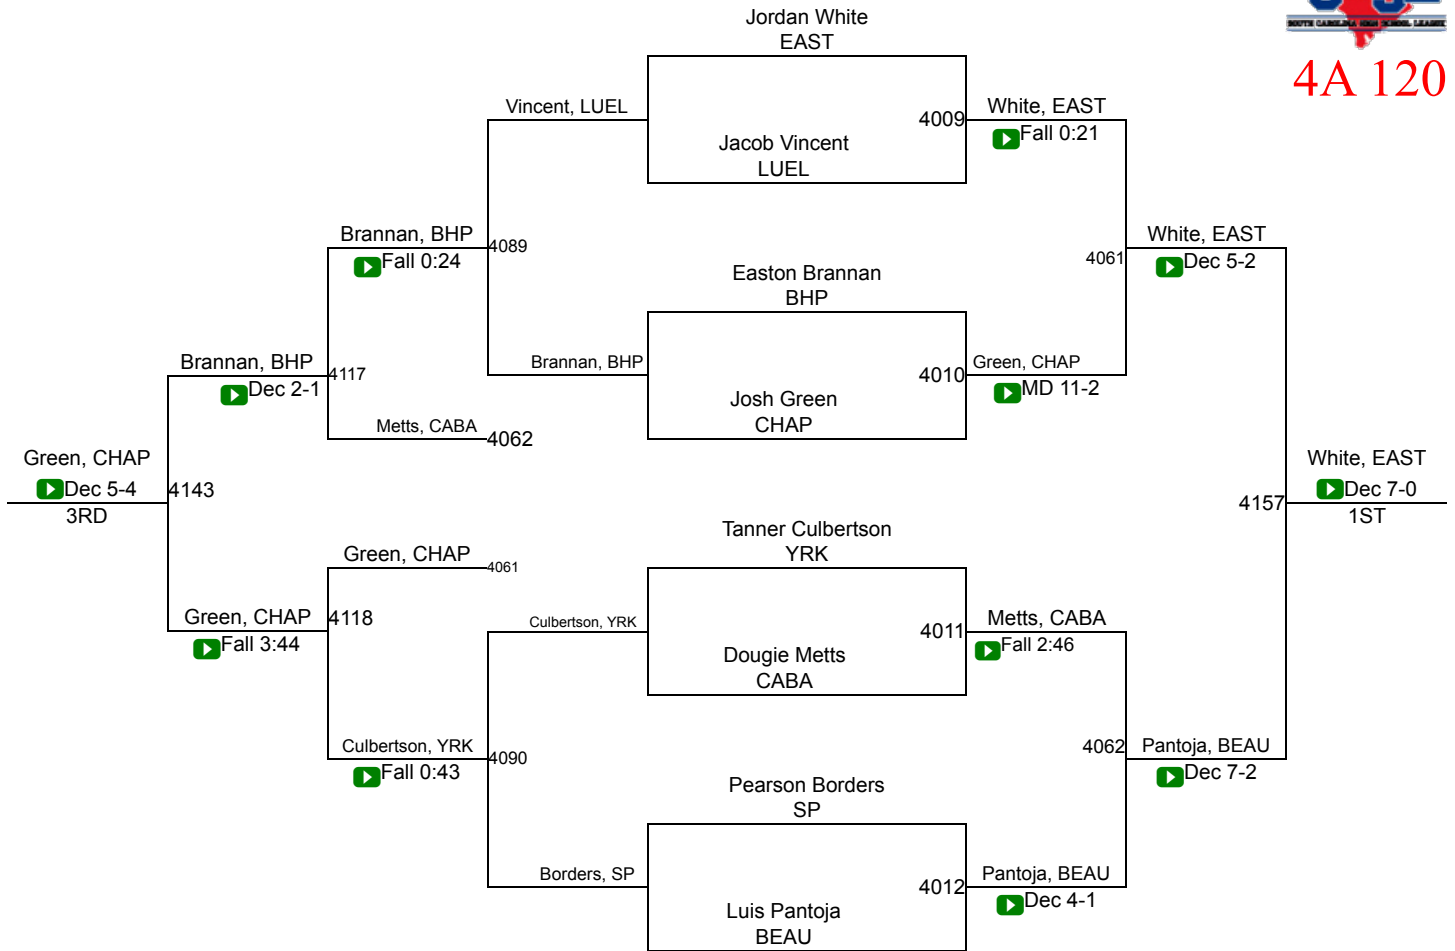

SCHSL State Championships