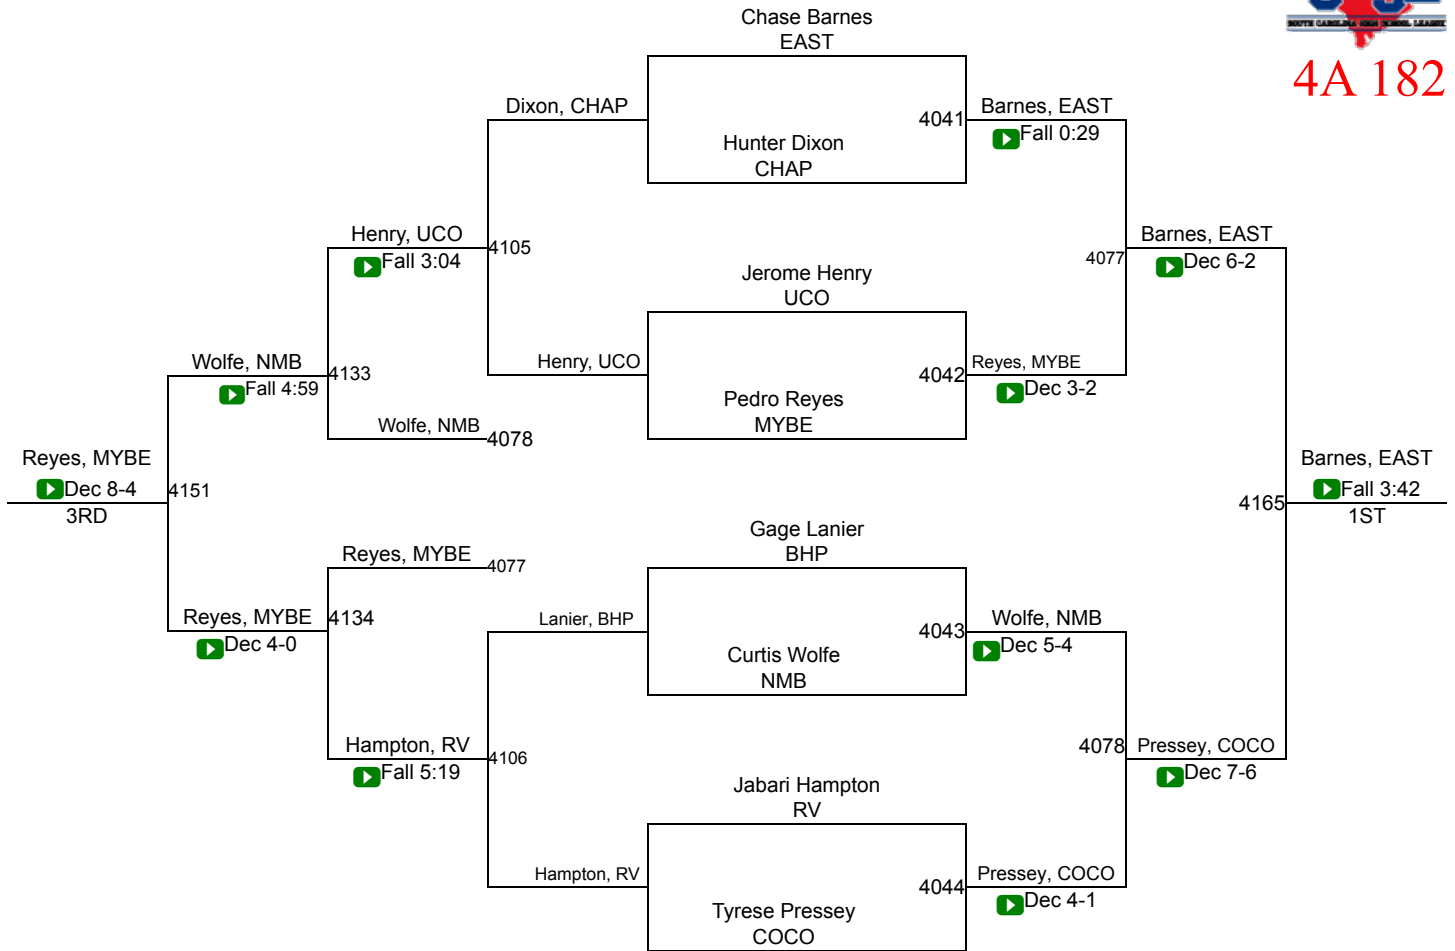

SCHSL State Championships

4A 182