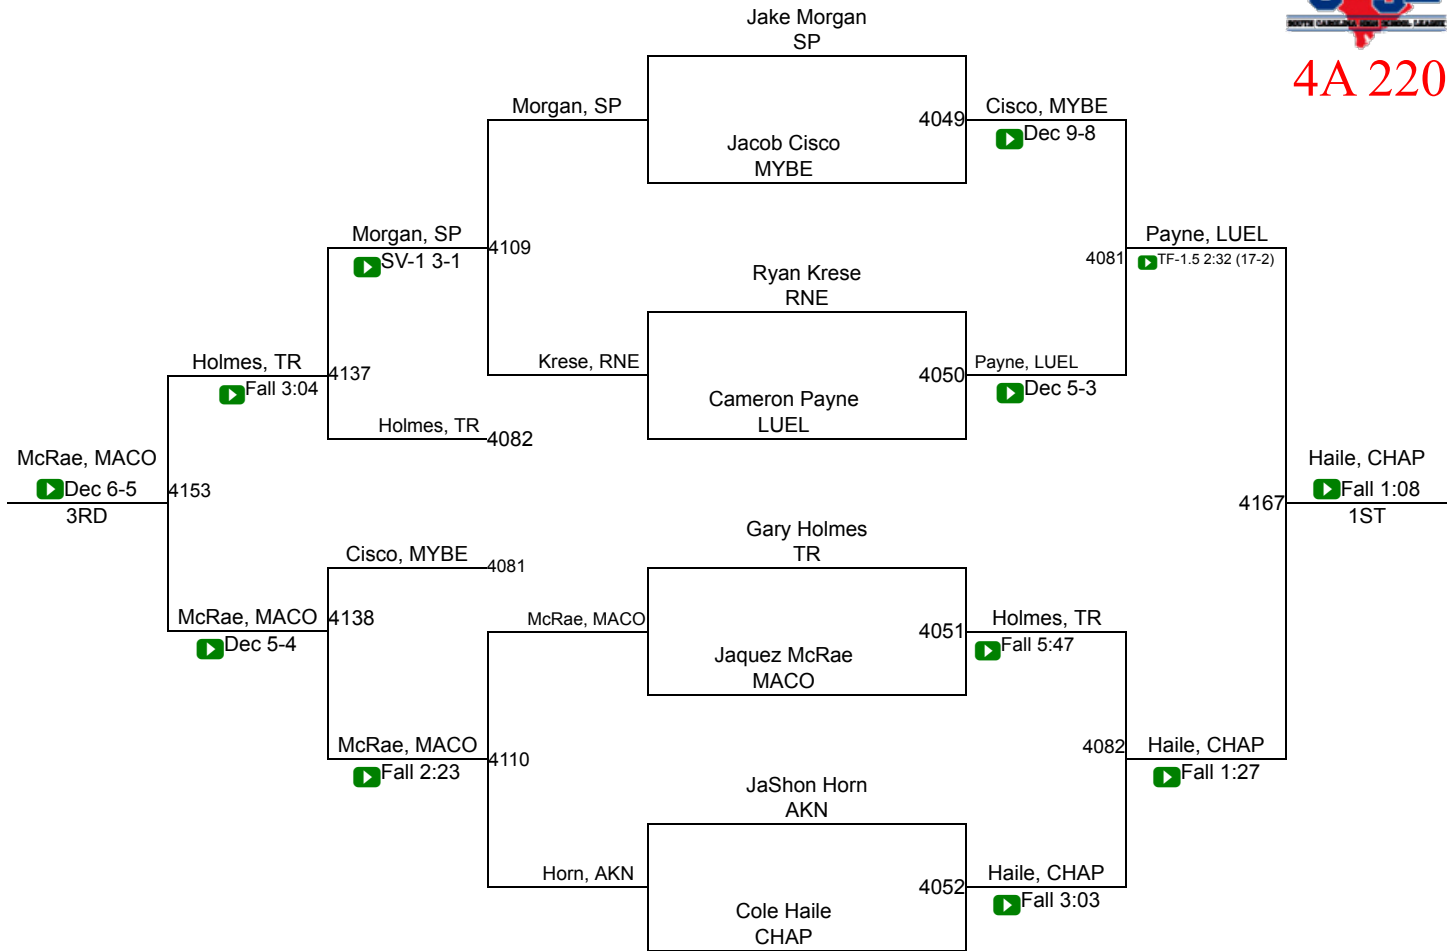

SCHSL State Championships

4A 220