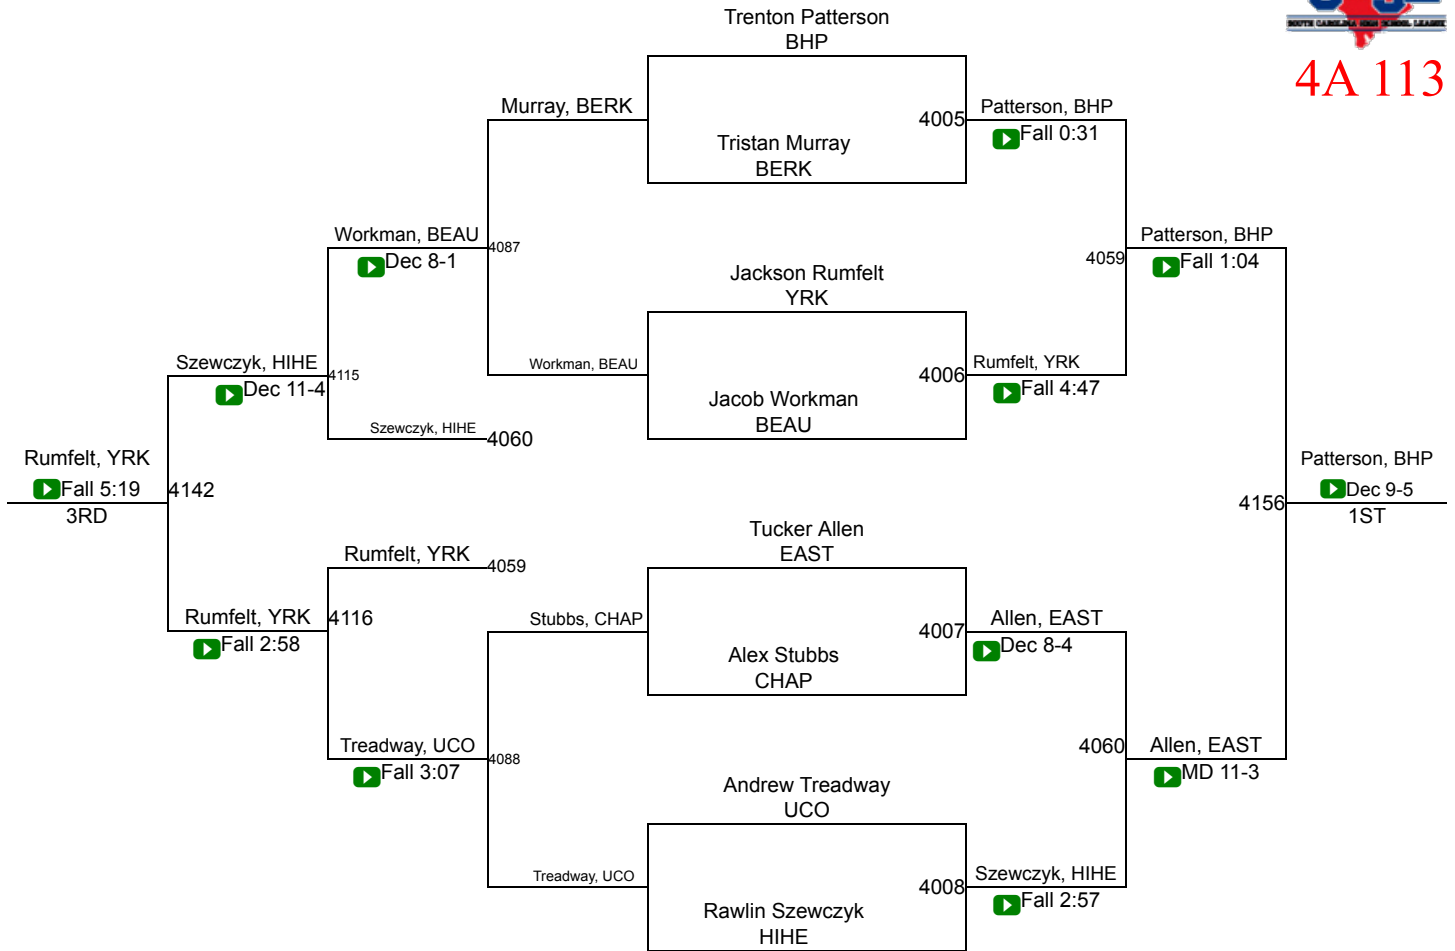

SCHSL State Championships

4A 113