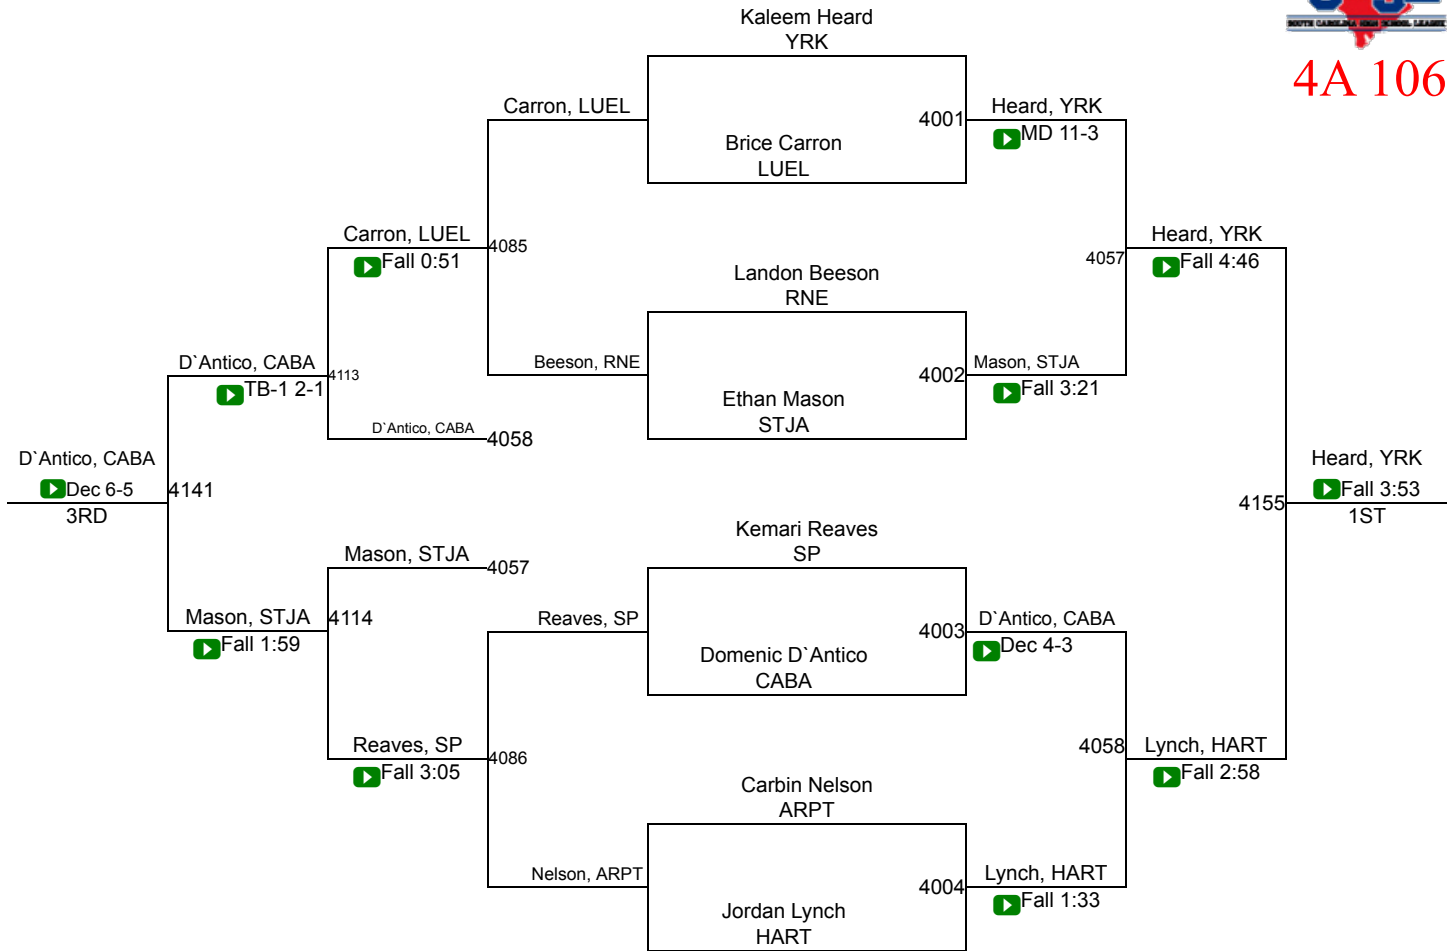

# SCHSL State Championships

4A 106